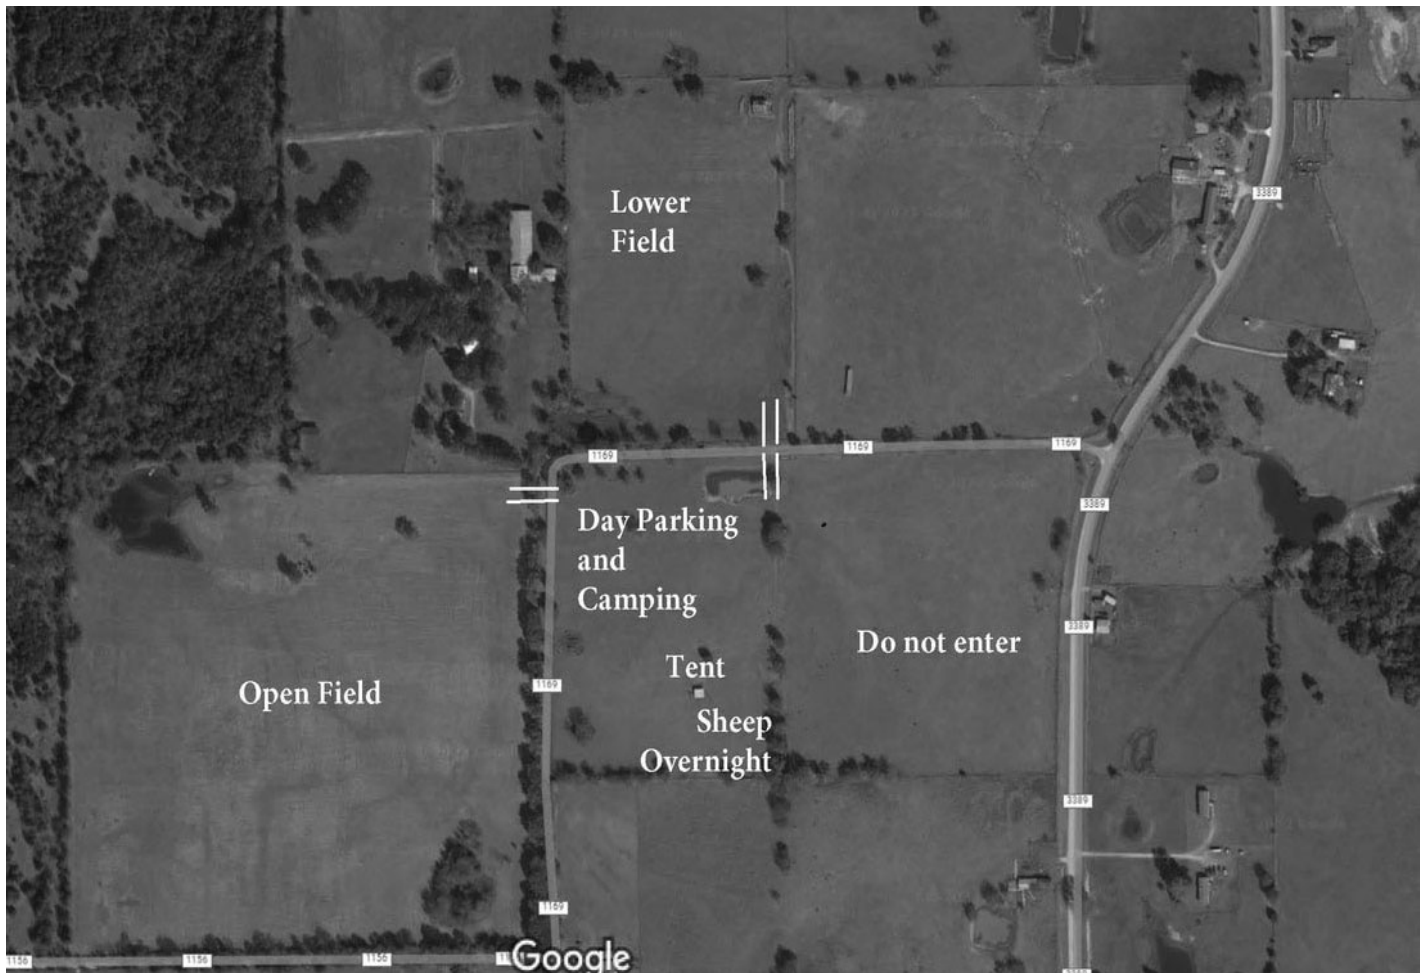

Lower Field

Ranch 1 - Handler's meeting 7:45

Flag Ceremony - 10:00 am on the Open Field

*Novice 1 - Handler's meeting approximately 10:30 am followed by
Ranch 2 and Novice 2*

6:30 pm Come to the tent!

Membership Meeting & Election of Directors

Awards Banquet catered by Big Smith's BBQ

Silent Auction closes

Sunday, November 12

Tear down and final clean up

Travel home safely!